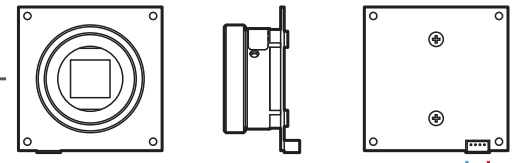

Accessories
 Options

WAT-902HB3S

CS-mount lenses

Miniature lenses / Mount adaptors

Power supply adaptors
SWI12-12-N-P5
SWI12-12-E-P5