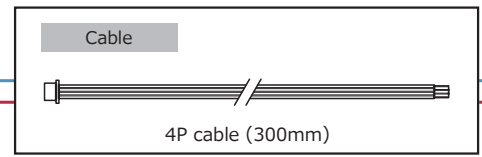

Power supply adaptors
SWI12-12-N-P5
SWI12-12-E-P5