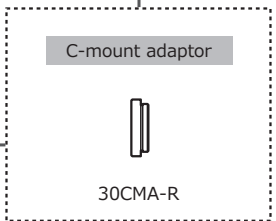

Dimensions

Specifications

Video standard	EIA	CCIR
Pick-up element	1/3 inch interline transfer CCD image sensor	
Number of effective pixels	768(H) × 494(V)	752(H) × 582(V)
Unit cell size	6.35μm(H) × 7.4μm(V)	6.5μm(H) × 6.25μm(V)
Synchronizing system	Internal	
Scanning system	2:1 interlace	
Video output	Composite video, 1.0 V(p-p), 75Ω (Unbalanced)	
Resolution (H)	More than 570TVL (Center)	
Minimum illumination	0.0006 lx F1.4 (AGC=HI)	
S/N	More than 50dB (AGC=5dB, γ=1.0)	
AE mode	Fixed	1/60, 1/100 sec. / 1/50, 1/120 sec. 1/250, 1/500, 1/1000, 1/2000, 1/5000, 1/10000, 1/100000 sec.
	EI	1/60 - 1/100000 sec. / 1/50 - 1/100000 sec.
AGC	ON	HI: 5 - 50dB / LO: 5 - 32dB
	OFF	5 dB
Gamma characteristics	γ≒0.45 (ON) / γ≒1.0 (OFF)	
Lens iris	Video	
Back light compensation	ON (Center + Under) / OFF	
Power supply	DC+12V±10%	
Power consumption	1.92W (160mA)	
Operating temperature	-10 - +40°C	
Storage temperature	-30 - +70°C	
Operating / Storage humidity	95%RH or less (Without condensation)	
Lens mount	CS mount	
Weight	Approx. 30g	
Accessories	Hex. wrench, 4P cable	

3820BC-12 0814BC-12

0625BC-12 2540EX014-M12

VIDEO OUT
POWER IN (DC12V)

Cable with connectors
CB-02

Power supply adaptors
SWI12-12-N-P5
SWI12-12-E-P5

Cables
1.5C2V (BNC/BNC)
3C2V (BNC/BNC)
3C2V (BNC/RCA)

C-mount adaptor
30CMA-R

C-mount Lenses
※Not in our lineup

VIDEO OUT (BNC)
VIDEO OUT (RCA)

Monitor
※Not in our lineup