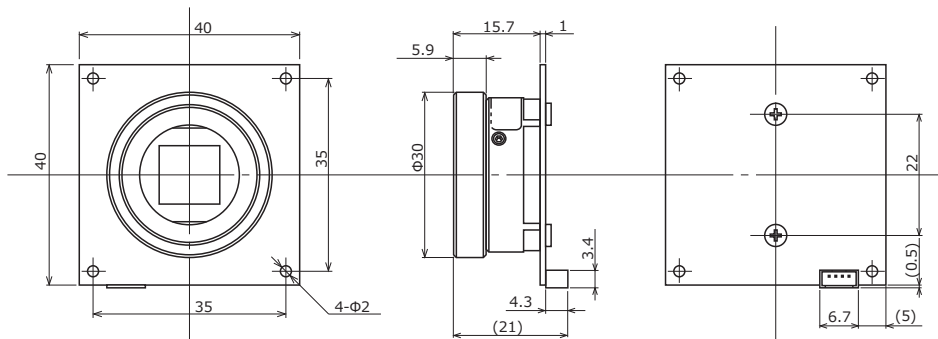

Dimensions

Specifications

Video standard	EIA	CCIR
Pick-up element	1/3 inch interline transfer CCD image sensor	
Number of effective pixels	768(H) × 494(V)	752(H) × 582(V)
Unit cell size	6.35μm(H) × 7.4μm(V)	6.5μm(H) × 6.25μm(V)
Synchronizing system	Internal	
Scanning system	2:1 interlace	
Video output	Composite video, 1.0 V(p-p), 75Ω (Unbalanced)	
Resolution (H)	More than 570TVL (Center)	
Minimum illumination	0.0006 lx F1.4 (AGC=HI)	
S/N	More than 50dB (AGC=5dB, γ=1.0)	
AE mode	Fixed	1/60, 1/100 sec. / 1/50, 1/120 sec. 1/250, 1/500, 1/1000, 1/2000, 1/5000, 1/10000, 1/100000 sec.
	EI	1/60 - 1/100000 sec. / 1/50 - 1/100000 sec.
AGC	ON	HI: 5 - 50dB / LO: 5 - 32dB
	OFF	5 dB
Gamma characteristics	γ≒0.45 (ON) / γ≒1.0 (OFF)	
Lens iris	Video	
Back light compensation	ON (Center + Under) / OFF	
Power supply	DC+12V±10%	
Power consumption	1.92W (160mA)	
Operating temperature	-10 - +40°C	
Storage temperature	-30 - +70°C	
Operating / Storage humidity	95%RH or less (Without condensation)	
Lens mount	CS mount	
Weight	Approx. 30g	
Accessories	Hex. wrench, 4P cable	