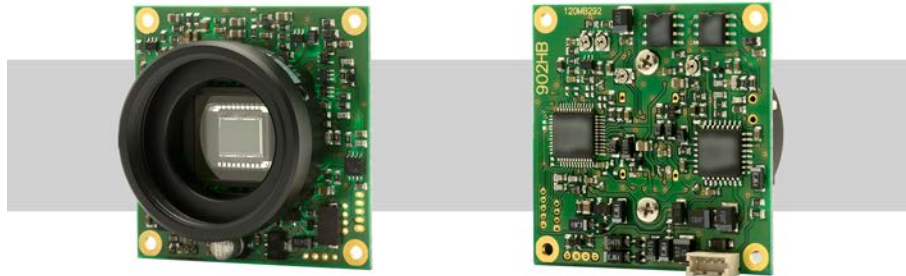

WAT-902HB3S 1/3" High Sensitivity Board Camera

NIR sensitivity with multi function

Key features

- Equality performance on NIR sensitivity and features to WAT-902H series
- Selectable camera settings for demanding scene conditions
- Electric iris, electric shutter, AGC, BLC and gamma switching

Dimensions

Specifications

Video standard	EIA	CCIR
Pick-up element	1/3 inch interline transfer CCD image sensor	
Number of effective pixels	768(H) × 494(V)	752(H) × 582(V)
Unit cell size	6.35μm(H) × 7.4μm(V)	6.5μm(H) × 6.25μm(V)
Synchronizing system	Internal	
Scanning system	2:1 interlace	
Video output	Composite video, 1.0 V(p-p), 75Ω (Unbalanced)	
Resolution (H)	More than 570TVL (Center)	
Minimum illumination	0.0006 lx F1.4 (AGC=HI)	
S/N	More than 50dB (AGC=5dB, γ=1.0)	
AE mode	Fixed	1/60, 1/100 sec. / 1/50, 1/120 sec. 1/250, 1/500, 1/1000, 1/2000, 1/5000, 1/10000, 1/100000 sec.
	EI	1/60 - 1/100000 sec. / 1/50 - 1/100000 sec.
AGC	ON	HI: 5 - 50dB / LO: 5 - 32dB
	OFF	5 dB
Gamma characteristics	γ≒0.45 (ON) / γ≒1.0 (OFF)	
Lens iris	Video	
Back light compensation	ON (Center + Under) / OFF	
Power supply	DC+12V±10%	
Power consumption	1.92W (160mA)	
Operating temperature	-10 - +40°C	
Storage temperature	-30 - +70°C	
Operating / Storage humidity	95%RH or less (Without condensation)	
Lens mount	CS mount	
Weight	Approx. 30g	
Accessories	Hex. wrench, 4P cable	

Accessories
 Options

WAT-902HB3S

CS-mount lenses

HG2Z4516AFCS-2 HG3Z1014AFCS

Miniature lenses / Mount adaptors

3745B-13P 22PMA-M13-040

2520BC-12 0820BC-12

2920BC-12 1220BC-12