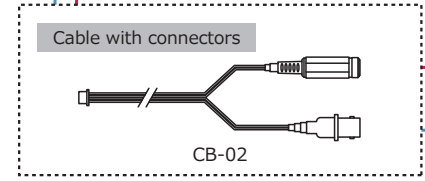

Cable with connectors
CB-02