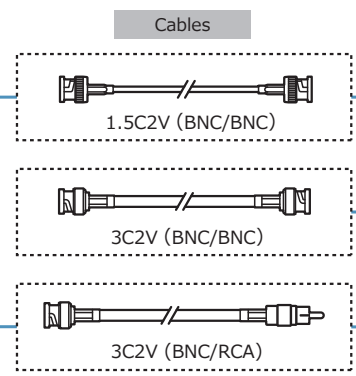

Accessories
 Options

WAT-902HB3S

CS-mount lenses

HG2Z4516AFCS-2 HG3Z1014AFCS

Miniature lenses / Mount adaptors

3745B-13P 22PMA-M13-040

2520BC-12 0820BC-12

2920BC-12 1220BC-12

3820BC-12 0814BC-12

0625BC-12 2540EX014-M12

VIDEO OUT
POWER IN (DC12V)

Cable with connectors
CB-02

Power supply adaptors
SWI12-12-N-P5
SWI12-12-E-P5

Cables
1.5C2V (BNC/BNC)
3C2V (BNC/BNC)
3C2V (BNC/RCA)

C-mount adaptor
30CMA-R

C-mount Lenses
※Not in our lineup

VIDEO OUT (BNC)
VIDEO OUT (RCA)

Monitor
※Not in our lineup