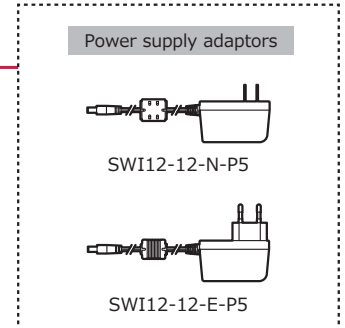

3820BC-12 0814BC-12

0625BC-12 2540EX014-M12

VIDEO OUT
POWER IN (DC12V)

Cable with connectors
CB-02

Power supply adaptors
SWI12-12-N-P5
SWI12-12-E-P5

Cables
1.5C2V (BNC/BNC)
3C2V (BNC/BNC)
3C2V (BNC/RCA)

C-mount adaptor
30CMA-R

C-mount Lenses
※Not in our lineup

VIDEO OUT (BNC)
VIDEO OUT (RCA)

Monitor
※Not in our lineup