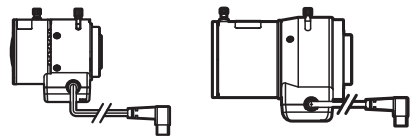

Options

CS-mount lenses

13VG308ASIR II   13VG1040ASIR