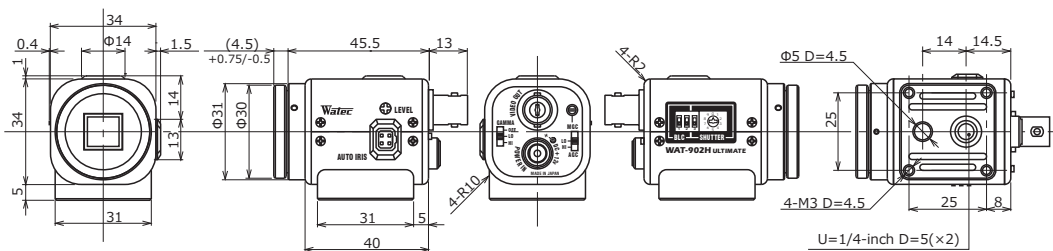

## Dimensions

## Specifications

Video standard	EIA	CCIR	
Pick-up element	1/3 inch interline transfer CCD image sensor		
Number of effective pixels	768(H) × 494(V)	752(H) × 582(V)	
Unit cell size	6.35μm(H) × 7.4μm(V)	6.5μm(H) × 6.25μm(V)	
Synchronizing system	Internal		
Scanning system	2:1 interlace		
Video output	BNC: Composite video, 1.0 V(p-p), 75Ω (Unbalanced)		
Resolution (H)	More than 570TVL (Center)		
Minimum illumination	0.0002 lx F1.4 (AGC=HI)		
S/N	More than 50dB (AGC=5dB, γ=1.0)		
AE mode	Fixed	1/60, 1/100 sec.	1/50, 1/120 sec.
		1/250, 1/500, 1/1000, 1/2000, 1/5000, 1/10000, 1/100000 sec.	
	EI	1/60 - 1/100000 sec.	1/50 - 1/100000 sec.
		1/100 - 1/100000 sec.	1/120 - 1/100000 sec.
AGC	HI: 5 - 60dB / LO: 5 - 32dB		
MGC	5 - 60dB		
Gamma characteristics	γ≐0.35 (HI) / γ≐0.45 (LO) / γ≐1.0 (OFF)		
Lens iris	Video / DC (EIAJ, Auto-select)		
Back light compensation	ON (Center + Under, Center, Under) / OFF		
Power supply	DC+12V±10%		
Power consumption	1.26W (105mA)		
Operating temperature	-10 - +40°C		
Storage temperature	-30 - +70°C		
Operating / Storage humidity	95%RH or less (Without condensation)		
Lens mount	CS mount (Back focus adjustable)		
Weight	Approx. 98g		
Accessories	WPDC12 (DC plug), AIC-G (Iris plug), Hex. wrench		