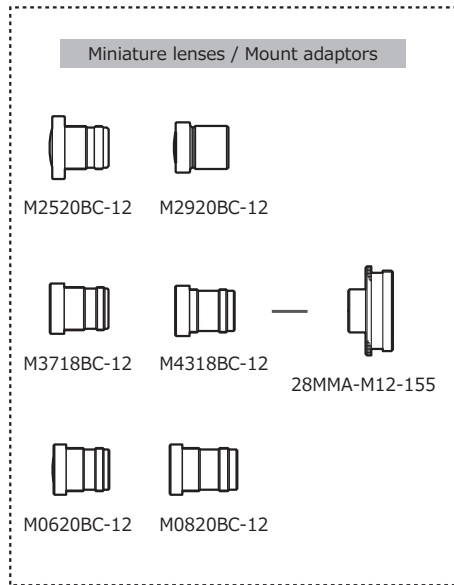

Accessories Options