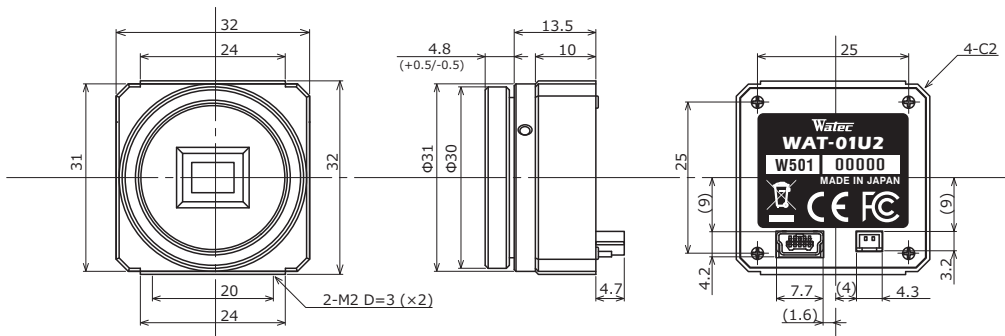

WAT-01U2 1/2.8" Compact Full HD USB2.0 Camera

Compact design for easy installation
Directly plug into your PC without the need for a separate capture device

Key features

- Compact design (32 x 32mm) with CS lens mount and light weight
- 1/2.8-inch megapixel CMOS image sensor achieves the effective pixels 1984(H) × 1105(V)
- The internal ISP (Image Signal Processor) ensures optimal image quality depending on the usage environment
- USB Video Class & USB Bus Power (plug & play)
- Simple viewer software with features to change the camera settings and capture images.

Dimensions

Specifications

Pick-up element	1/2.8-inch CMOS image sensor	
Number of effective pixels	1984(H) × 1105(V)	
Unit cell size	2.8μm × 2.8μm	
Imaging system	RGB primary color bayer arrangement mosaic filters on chip	
Sync. System	Internal	
Scanning System	Progressive	
Output size	160×120, 176×144, 320×240, 640×480, 1280×720, 1280×800, 1280×1024, 1920×1080	
Max. frame rate	30 fps	
Video Output	USB Mini-B, USB Video Class (Compatible)	
Minimum Illumination	0.25 lx F1.4 (1/30s)	
AE mode	Fixed	1/15, 1/30, 1/60, 1/120, 1/250, 1/500, 1/1000, 1/2000, 1/4000, 1/8000 sec.
	EI	1/30 - 1/8000 sec. ※Slow shutter: 1/15 - 1/8000 sec.
White balance	ATW	2800 - 9500K
	MWB	2800 - 6500K
AGC	0 - 42dB	
MGC	0 - 24dB (25 steps)	
Gamma characteristics	ON / OFF	
Back Light Compensation	ON (Center) / OFF	
Power Supply	DC+5V (Supplied by the USB bus)	
Power Consumption	0.6W (120mA)	
Operating Temperature	-10 - +50°C	
Storage Temperature	-30 - +70°C	
Operating / Storage Humidity	95% RH or less (Without condensation)	
Lens Mount	CS-mount (Back focus adjustable)	
Cable length	Shorter than 3.0m recommended	
Weight	Approx. 35g	
Accessories	Camera bracket, Hex. wrench, EX cable, USB cable	