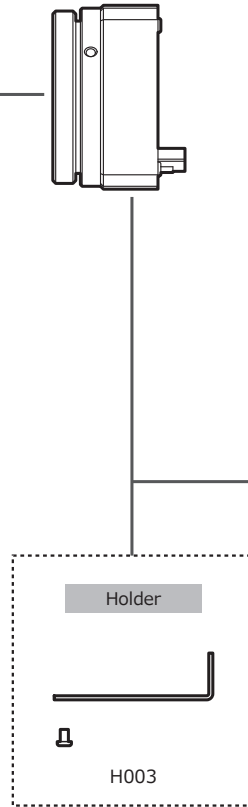

WAT-01U2

※ Watec Camera Viewer recommended
Download from Watec website

GPIO