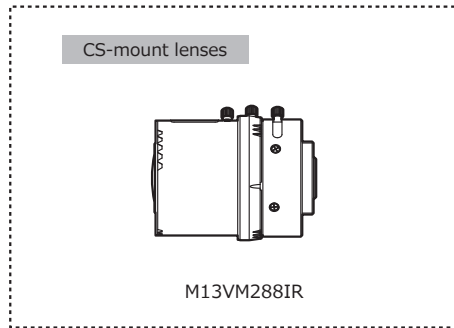

Accessories Options