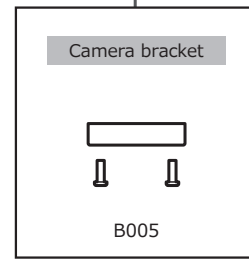

WAT-01U2

※ Watec Camera Viewer recommended
Download from Watec website

GPIO