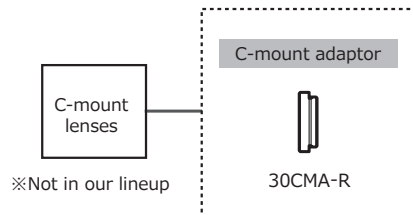

Accessories Options