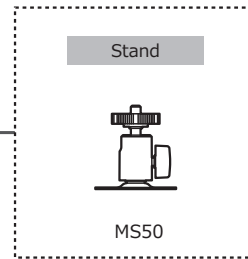

WAT-01U2

※ Watec Camera Viewer recommended
Download from Watec website

GPIO